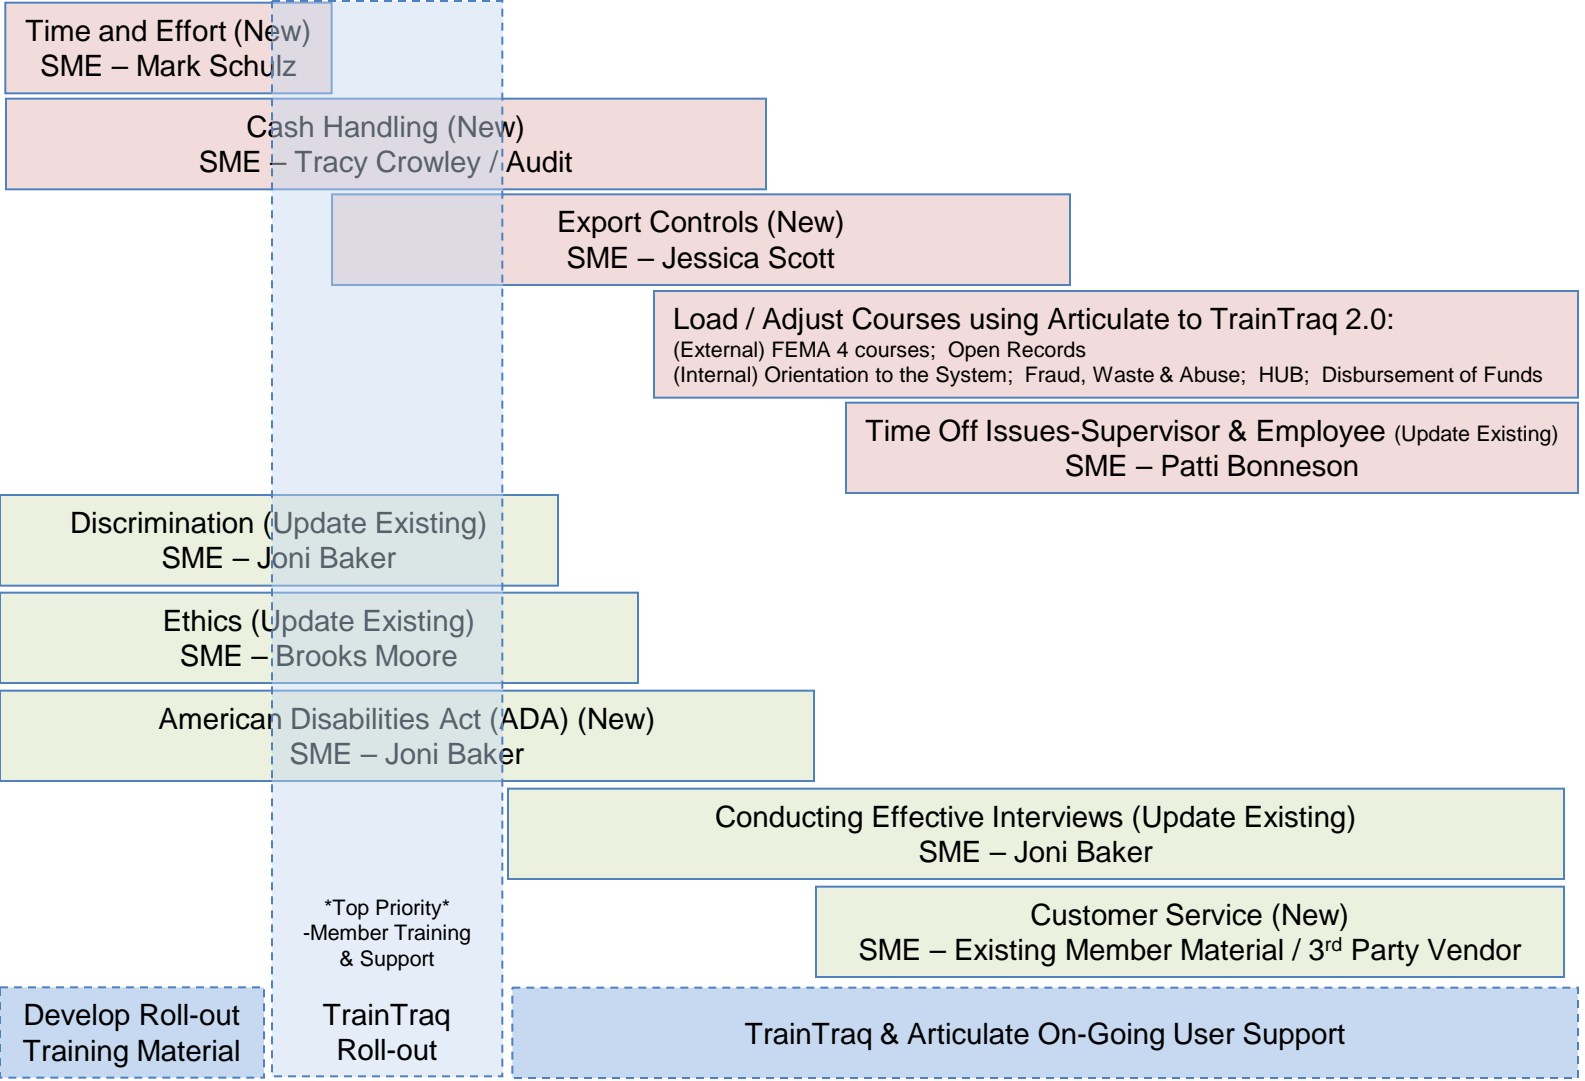

# System Offices Training

## Course Development Roadmap – 1Q-2Q FY'10

SEP'09      OCT'09      NOV'09      DEC'09      JAN'10      FEB'10

Pat Hsieh

Ashley Christian

TrainTraq 2.0 Support (Pat & Ashley)

Develop Roll-out Training Material

TrainTraq Roll-out